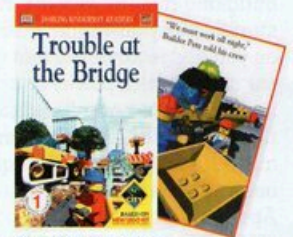

#B5457 Trouble at the Bridge
Level 1 - Beginning to Read